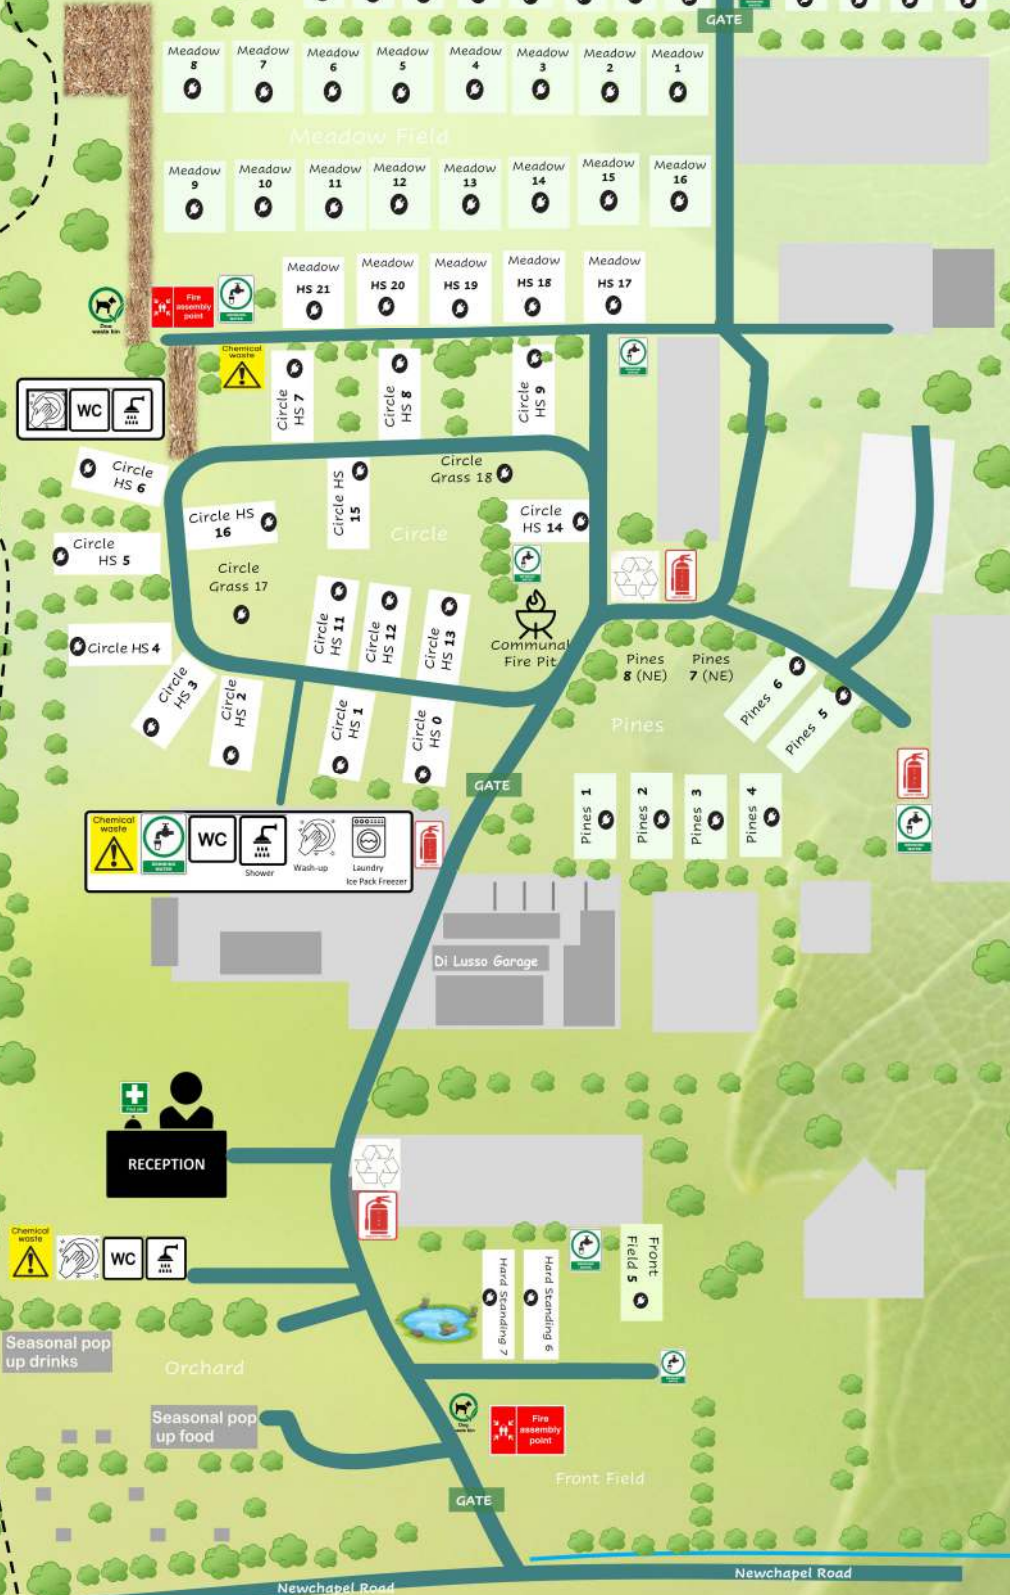

PUBLIC FOOTPATH - Towards The Wiremill on the lake

Newchapel Road, Lingfield, Surrey. RH76LE
 01342 833205
 info@longacrescamping.co.uk
 www.longacrescamping.co.uk
 www.facebook.com/longacrescampinguk
 www.instagram.com/longacrescamping/

- Hayfield 16
- Hayfield 15
- Bell Tent 4
- Bell Tent 3
- Bell Tent 2
- Bell Tent 1
- TH
- BS
- WM
- SH
- HP
- CP

Key

- Drinking water
- Fire Safety Point
- Dog waste bin
- Chemical Waste
- First Aid
- Electrical hook up
- Communal Fire Pit
Private fire pits are available for hire
- Shower block
- Wash-up area
- Laundry facilities
- Waste and Recycling
- (small block) seating area in orchard